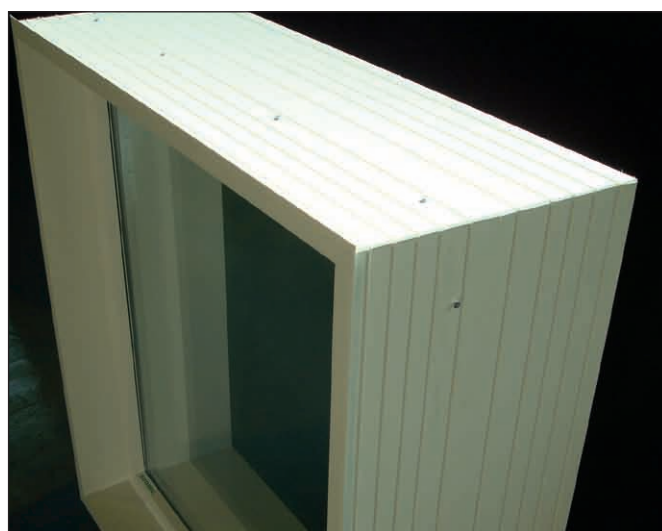

AS-Reveal-Window

for air and light in the sty

Special measurements on demand

When ordering or asking for a quote, please always state the width first and then the height.

Further characteristics of the Reveal-Window:

The window will be delivered with a pre-fitted wooden frame, to guarantee the secure fitting. The reveal frame is therefore optimally supported and cannot buckle under pressure. The rip profile guarantees an ideal interlocking in the brickwork.

Assembly

The AS-Reveal-Window can either be immured directly (using window lintels) or it can be placed in the gap of the wall subsequently and then sealed with insulating foam.

Technical data:

Wall-width			
17,5 cm	24,0 cm	30,0 cm	36,5 cm

Measurements		
Reveal size (external dimension) w x h	Window size (external dimension) w x h	Translucence
100 cm x 80 cm	96 cm x 76 cm	0,52 qm
120 cm x 80 cm	116 cm x 76 cm	0,65 qm
100 cm x 100 cm	96 cm x 96 cm	0,69 qm
100 cm x 120 cm	96 cm x 116 cm	0,85 qm
100 cm x 125 cm	96 cm x 121 cm	0,90 qm
120 cm x 100 cm	116 cm x 96 cm	0,85 qm
125 cm x 100 cm	121 cm x 96 cm	0,90 qm
125 cm x 125 cm	121 cm x 121 cm	1,10 qm