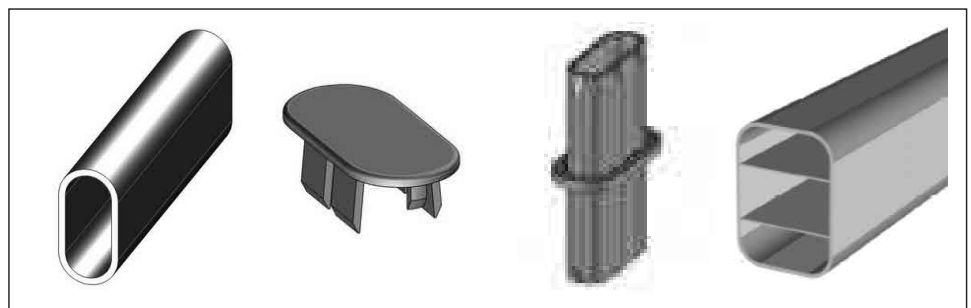

## U- and L-Profile

Article	Width (inside)	Height (inside)
ASK U-Profile 35	35 mm	36 mm
ASK U-Profile 40	40 mm	36 mm
ASK L-Profile	37 mm	57 mm

wall thickness: U-Profile 4 mm – L-Profile 3mm

**available in grey**  
**fixed length: 600 cm**  
**other lengths on demand**

## Oval-Profile/ Profile-Pipe

Article	Width (inside)	Height (inside)
ASK Oval-Profile	35 mm	70 mm
ASK End-Cap Oval Profile	35 mm	70 mm
ASK Connector Oval Profile	35 mm	2 x 50 mm
ASK Profile-Pipe	52 mm	72 mm