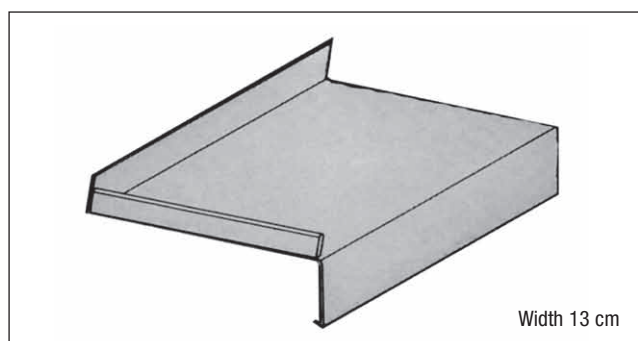

AS-PVC-Windows

for air and light in the sty

Spare panes

Spare pane single glazing windows Clear glass/insulating glass - 16 mm (Ug 3.1)	
Pane size Width x Height in cm	Window size Width x Height in cm
89,5 x 71,5	100 x 80
89,5 x 91,5	100 x 100
114,5 x 79,0	125 x 87,5
89,5 x 111,5	100 x 120
109,5 x 71,5	120 x 80
109,5 x 91,5	120 x 100
114,5 x 91,5	125 x 100

Spare pane double glazing windows Clear glass/insulating glass - 16 mm (Ug 3.1)	
Pane size Width x Height in cm	Window size Width x Height in cm
89,5 x 33,7 *	100 x 80
89,5 x 34,5 **	
89,5 x 43,7 *	100 x 100
89,5 x 44,5 **	
89,5 x 53,7 *	100 x 120
89,5 x 54,5 **	
109,5x 33,7 *	120 x 80
109,5 x 34,5 **	
109,5x 43,7 *	120 x 100
109,5 x 44,5 **	
114,5x 43,7 *	125 x 100
114,5 x 44,5 **	

Spare pane single glazing windows Insulating glass - 24 mm (Ug 1.1)	
Pane size Width x Height in cm	Window size Width x Height in cm
93,5 x 73,5	100 x 80
93,5 x 93,5	100 x 100
118,5 x 81,0	125 x 87,5
93,5 x 113,5	100 x 120
113,5 x 73,5	120 x 80
113,5 x 93,5	120 x 100
118,5 x 93,5	125 x 100

Spare pane double glazing windows Insulating glass - 24 mm (Ug 1.1)	
Pane size Width x Height in cm	Window size Width x Height in cm
93,5 x 35,3	100 x 80
93,5 x 45,3	100 x 100
93,5 x 55,3	100 x 120
113,5 x 35,3	120 x 80
113,5 x 45,3	120 x 100
118,5 x 55,3	125 x 100

* pane size top
** pane size bottom

On ordering please always give the width first and then the height

AS-Window sills

made of refaced aluminium

These window sills stand out due to their extremely low cost and trouble-free assembling. Their treated surface made of aluminium guarantees best protection against all seasonal changes.