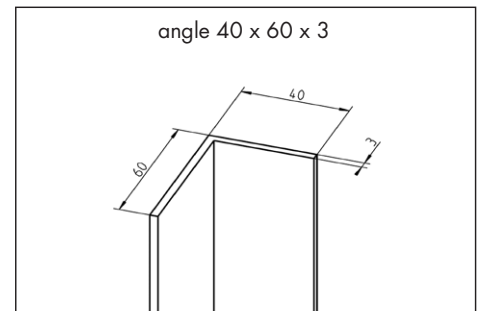

## End-Profile

End-Profile top		
Article	Width	Height
ASK 125 x 30 smooth	30 mm	125 mm
ASK 250 x 35 smooth	35 mm	250 mm
ASK 35 x 30 <sup>1</sup>	30 mm	35 mm
End-Profile bottom		
Article	Width	Height
ASK 10 x 30 <sup>1</sup>	30 mm	10 mm

## U- and L-Profile

Article	Width (inside)	Height (inside)
ASK U-Profile 35	35 mm	36 mm
ASK U-Profile 40	40 mm	36 mm
ASK L-Profile	37 mm	57 mm

wall thickness: U-Profile 4 mm – L-Profile 3mm

**available in grey**  
**fixed length: 600 cm**  
**other lengths on demand**