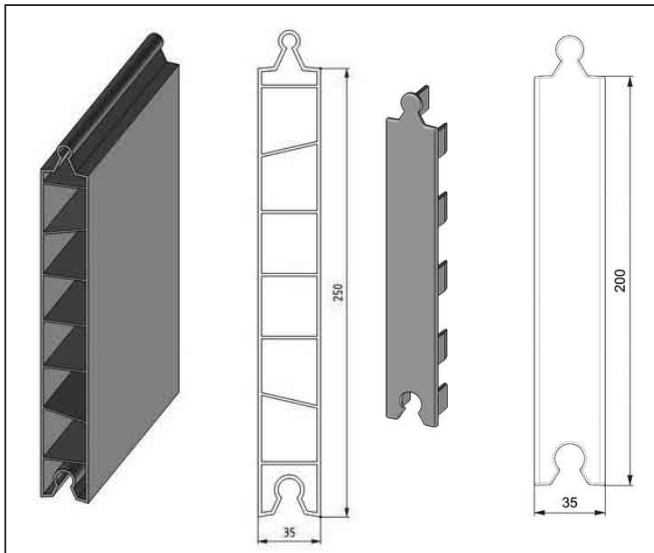

## PVC-Profiles with groove and tongue/end-caps

Article	width	height
ASK 100 x 50	50 mm	100 mm
ASK 180 x 30*	30 mm	178 mm
ASK 200 x 35*	35 mm	200 mm
ASK 250 x 35*	35 mm	250 mm
ASK 200 x 40	40 mm	200 mm
ASK 500 x 35*	35 mm	500 mm
ASK 500 x 50	50 mm	500 mm

## PVC-Profiles with smooth top & bottom/end-caps

Article	width	height
ASK 500 x 35 smooth*	35 mm	500 mm
ASK 600 x 35 smooth*	35 mm	600 mm
ASK 750 x 35 smooth*	35 mm	750 mm

*available in white or grey*  
**fixed length: 600 cm**  
**other lengths on demand**