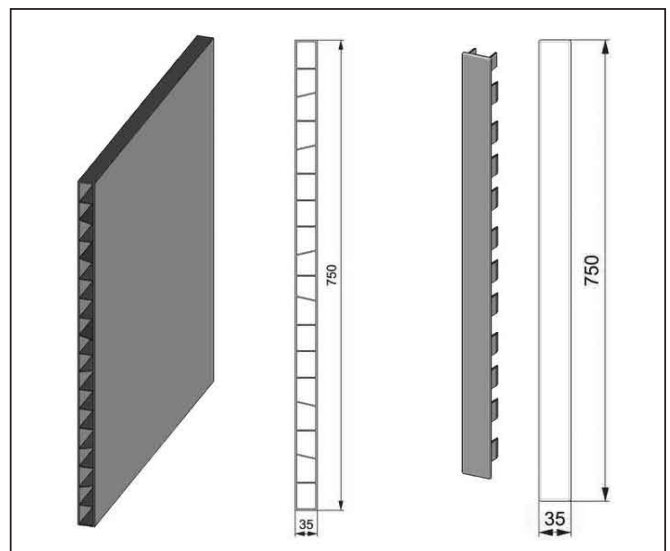

PVC-Profiles with smooth top & bottom/end-caps

Article	width	height
ASK 500 x 35 smooth*	35 mm	500 mm
ASK 600 x 35 smooth*	35 mm	600 mm
ASK 750 x 35 smooth*	35 mm	750 mm

available in white or grey
fixed length: 600 cm
other lengths on demand

* for these profiles black end caps are available