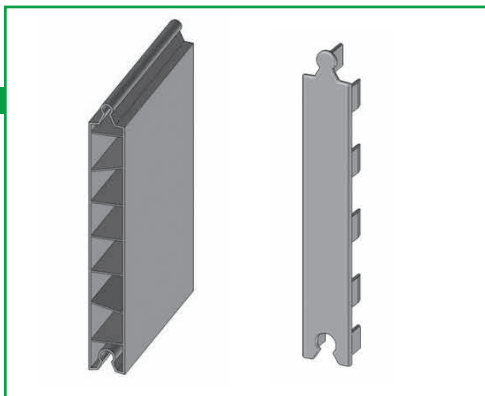

Plastic Products for the Agricultural Sector

AS-PVC Profiles

AS-PVC-Windows

AS-Reveal Window