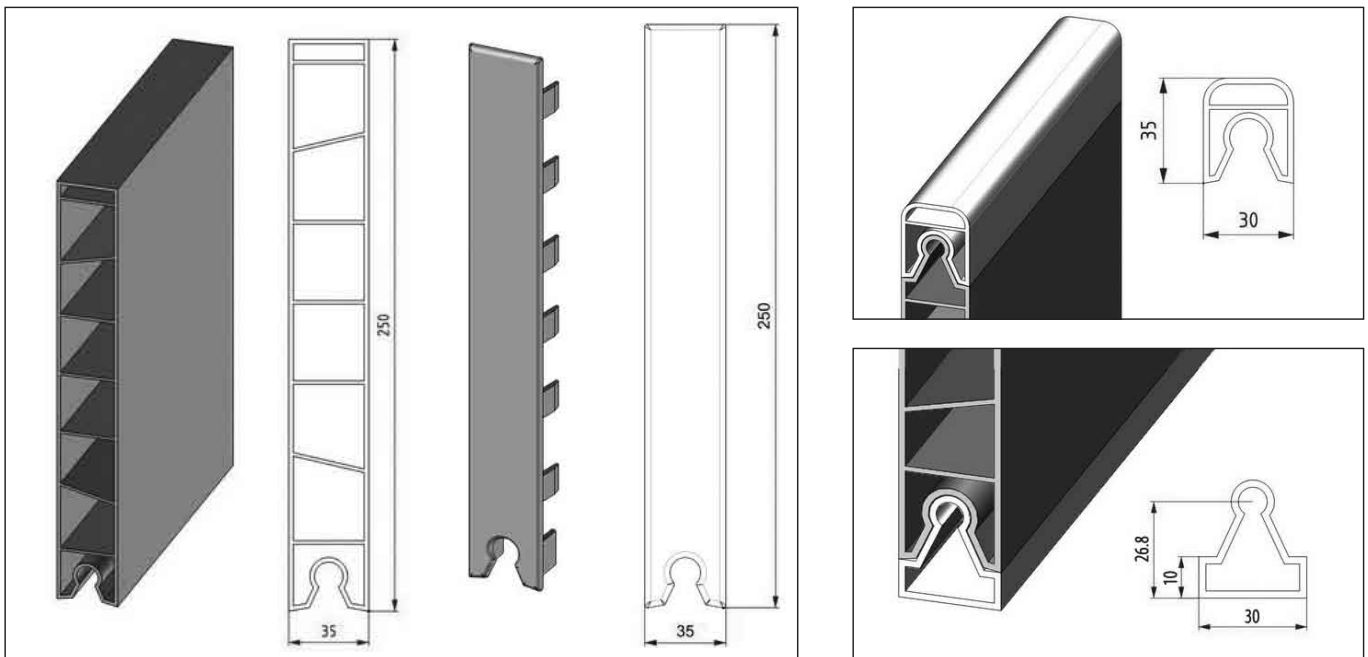

AS - PVC-Profiles and accessories

for the modern livestock equipment

End-Profile

End-Profile top		
Article	Width	Height
ASK 125 x 30 smooth	30 mm	125 mm
ASK 250 x 35 smooth	35 mm	250 mm
ASK 35 x 30¹	30 mm	35 mm
End-Profile bottom		
Article	Width	Height
ASK 10 x 30¹	30 mm	10 mm

available in white or grey
fixed length: 600 cm
other lengths on demand

* for these profiles black end-caps are available
¹ suitable for 30 to 40 mm profile panels