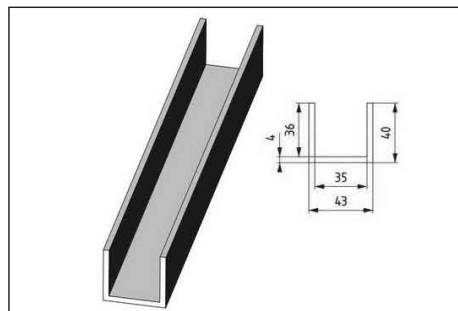

## End-Profile

End-Profile top		
Article	Width	Height
ASK 125 x 30 smooth	30 mm	125 mm
ASK 250 x 35 smooth	35 mm	250 mm
ASK 35 x 30 <sup>1</sup>	30 mm	35 mm
End-Profile bottom		
Article	Width	Height
ASK 10 x 30 <sup>1</sup>	30 mm	10 mm

**available in white or grey**  
**fixed length: 600 cm**  
**other lengths on demand**

\* for these profiles black end-caps are available  
<sup>1</sup> suitable for 30 to 40 mm profile panels

## U- and L-Profile

Article	Width (inside)	Height (inside)
ASK U-Profile 35	35 mm	36 mm
ASK U-Profile 40	40 mm	36 mm
ASK L-Profile	37 mm	57 mm

wall thickness: U-Profile 4 mm – L-Profile 3mm

**available in grey**  
**fixed length: 600 cm**  
**other lengths on demand**