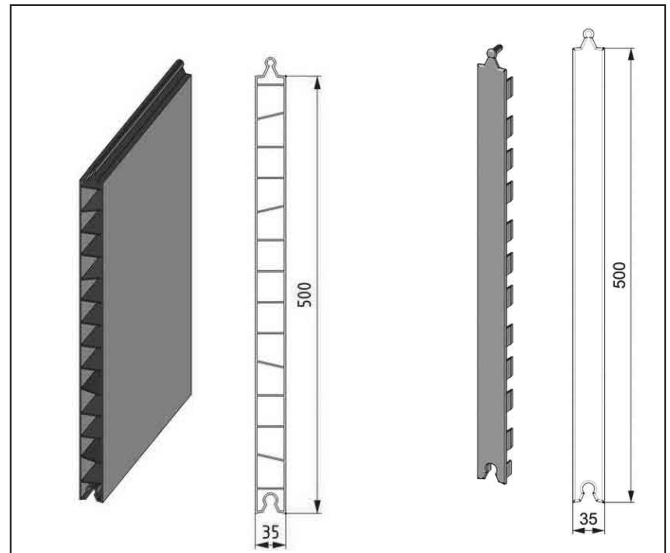

## PVC-Profiles with groove and tongue/end-caps

Article	width	height
ASK 100 x 50	50 mm	100 mm
ASK 180 x 30*	30 mm	178 mm
ASK 200 x 35*	35 mm	200 mm
ASK 250 x 35*	35 mm	250 mm
ASK 200 x 40	40 mm	200 mm
ASK 500 x 35*	35 mm	500 mm
ASK 500 x 50	50 mm	500 mm

## PVC-Profiles with smooth top & bottom/end-caps

Article	width	height
ASK 500 x 35 smooth*	35 mm	500 mm
ASK 600 x 35 smooth*	35 mm	600 mm
ASK 750 x 35 smooth*	35 mm	750 mm

*available in white or grey*  
**fixed length: 600 cm**  
**other lengths on demand**