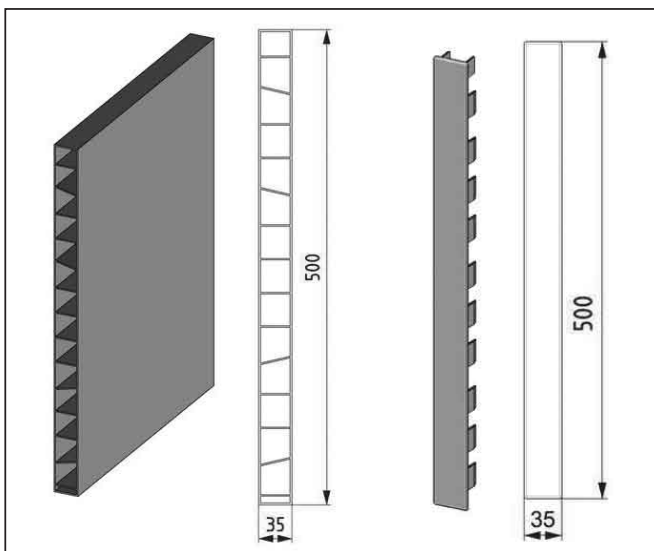

PVC-Profiles with smooth top & bottom/end-caps

Article	width	height
ASK 500 x 35 smooth*	35 mm	500 mm
ASK 600 x 35 smooth*	35 mm	600 mm
ASK 750 x 35 smooth*	35 mm	750 mm

available in white or grey
fixed length: 600 cm
other lengths on demand

* for these profiles black end caps are available